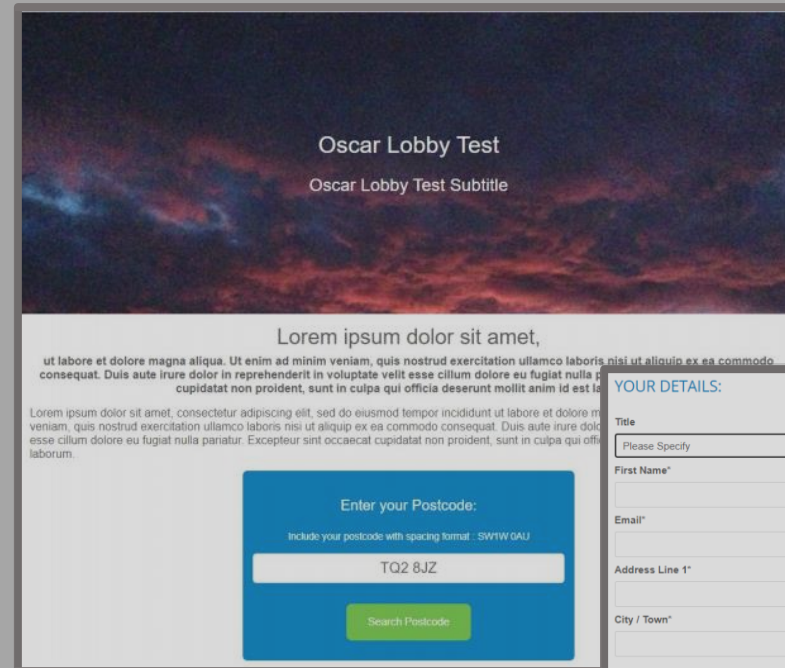

OSCAR

E-LOBBY TOOL

Each campaign that's set up creates a unique plug-in link. Add this link to any website and your campaign will be live.

Plug-In Includes:

- Postcode look-Up
- Display of your chosen Postholders
- Form for supporters to submit
- Opt-In for your organisation
- Fully managed submission delivery

YOUR DETAILS:

Title
Please Specify

First Name*
Last Name*

Email*
Telephone

Address Line 1*
Address Line 2

City / Town*
Postcode*
TQ2 8JZ

YOUR LETTER:

Dear Kevin Foster MP

Lorem ipsum dolor sit amet, consectetur adipiscing elit, sed do eiusmod tempor incididunt ut labore et dolore magna aliqua. Ut enim ad minim veniam, quis nostrud exercitation ullamco laboris nisi ut aliquip ex ea commodo consequat. Duis aute irure dolor in reprehenderit in voluptate velit esse cillum dolore eu fugiat nulla pariatur. Excepteur sint occaecat cupidatat non proident, sunt in culpa qui officia deserunt mollit anim id est laborum.

Many thanks

☐ I would like to sign up to the e-newsletter to keep updated on the progress of the campaign

You can read our [privacy policy here](#)

Send Letter

The Plug-In